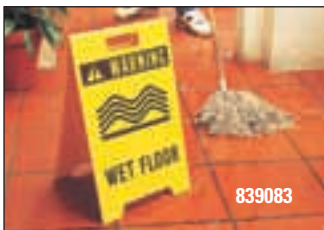

DELUXE FLOOR STANDS

These heavy duty double sided floor stands are made of high density polyethylene and will not dent or corrode. Measuring 670mm high (closed) the large message area ensures the sign and your message is visible from over 9 metres away.

843792

841993

850283

STANDARD PACKAGE: 1

Size	Price
670mm (height)	(EX GST) \$57.90

WE CAN CUSTOMISE YOUR FLOOR STANDS

STANDARD FLOOR STANDS

839083

Made of sturdy polypropylene with a strong A-frame design these floor stands resist weather and caustic chemicals. 300mm wide and 500mm high the signs are available in bright colours with bold printing to ensure high visibility.