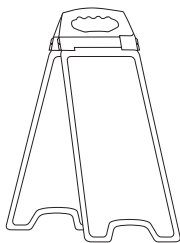

DELUXE FLOOR STANDS

These heavy duty double sided floor stands are made of high density polyethylene and will not dent or corrode. Measuring 670mm high (closed) the large message area ensures the sign and your message is visible from over 9 metres away.

841995

841994

841996

841997

841999

842000

841998

850281

843792

841993

850283

STANDARD PACKAGE: 1

Size	Price
670mm (height)	(EX GST) \$57.90

WE CAN CUSTOMISE YOUR FLOOR STANDS

STANDARD FLOOR STANDS

839083

Made of sturdy polypropylene with a strong A-frame design these floor stands resist weather and caustic chemicals. 300mm wide and 500mm high the signs are available in bright colours with bold printing to ensure high visibility.