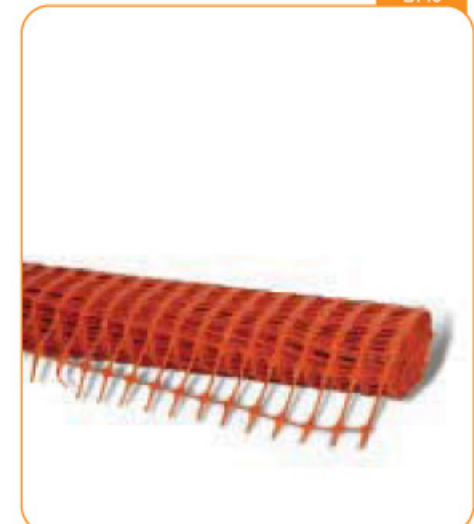

### Orange Hi-Vis Traffic Cones

- High quality rubber
- 300mm height
- 450mm height
- 700mm height
- **Sold individually**

TC300  
TC450  
TC700

TC450R/TC700R

### Orange Hi-Vis Traffic Cones with Reflective band

- High quality rubber
- Providing even greater visibility
- 450mm height
- 700mm height
- **Sold individually**

TC450R  
TC700R

BB6/BB8

### Orange Hi-Vis Bollard

- High quality rubber
- Providing even greater visibility
- Bollard with 6kg base
- Bollard with 8kg base
- **Sold individually**

BB6  
BB8

BM8